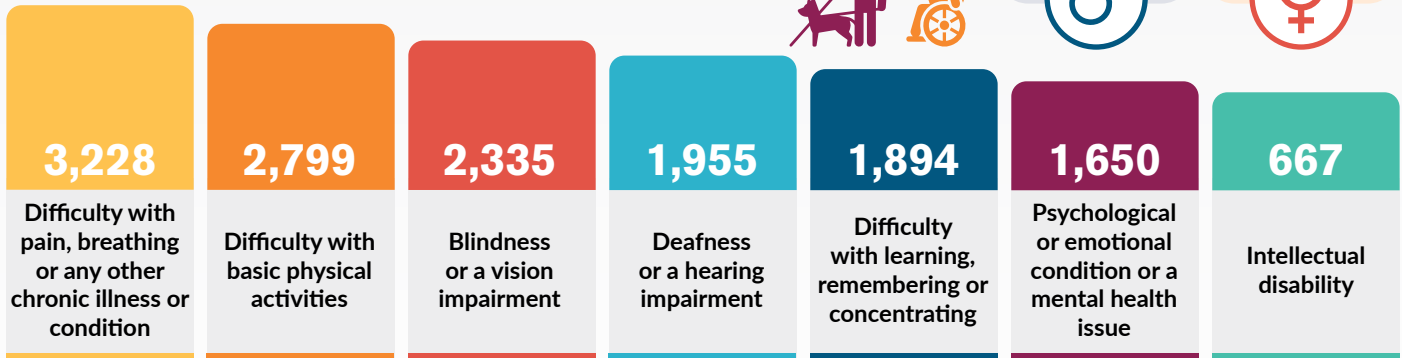

DISABILITY FEDERATION OF IRELAND

Disability Profile: Leitrim¹

23%

of the population of Leitrim, or **7,905** people, have at least one disability.

Number of people in each age range with a disability

0-14	15-24	25-44	44-65	65+
624	622	1,395	2,333	2,931

Disability by gender

Male
3,836

Female
4,069

Number of people with each type of disability

Education level obtained^{2,3}

No formal education

6%

have no formal education compared to 2.94% of the general population